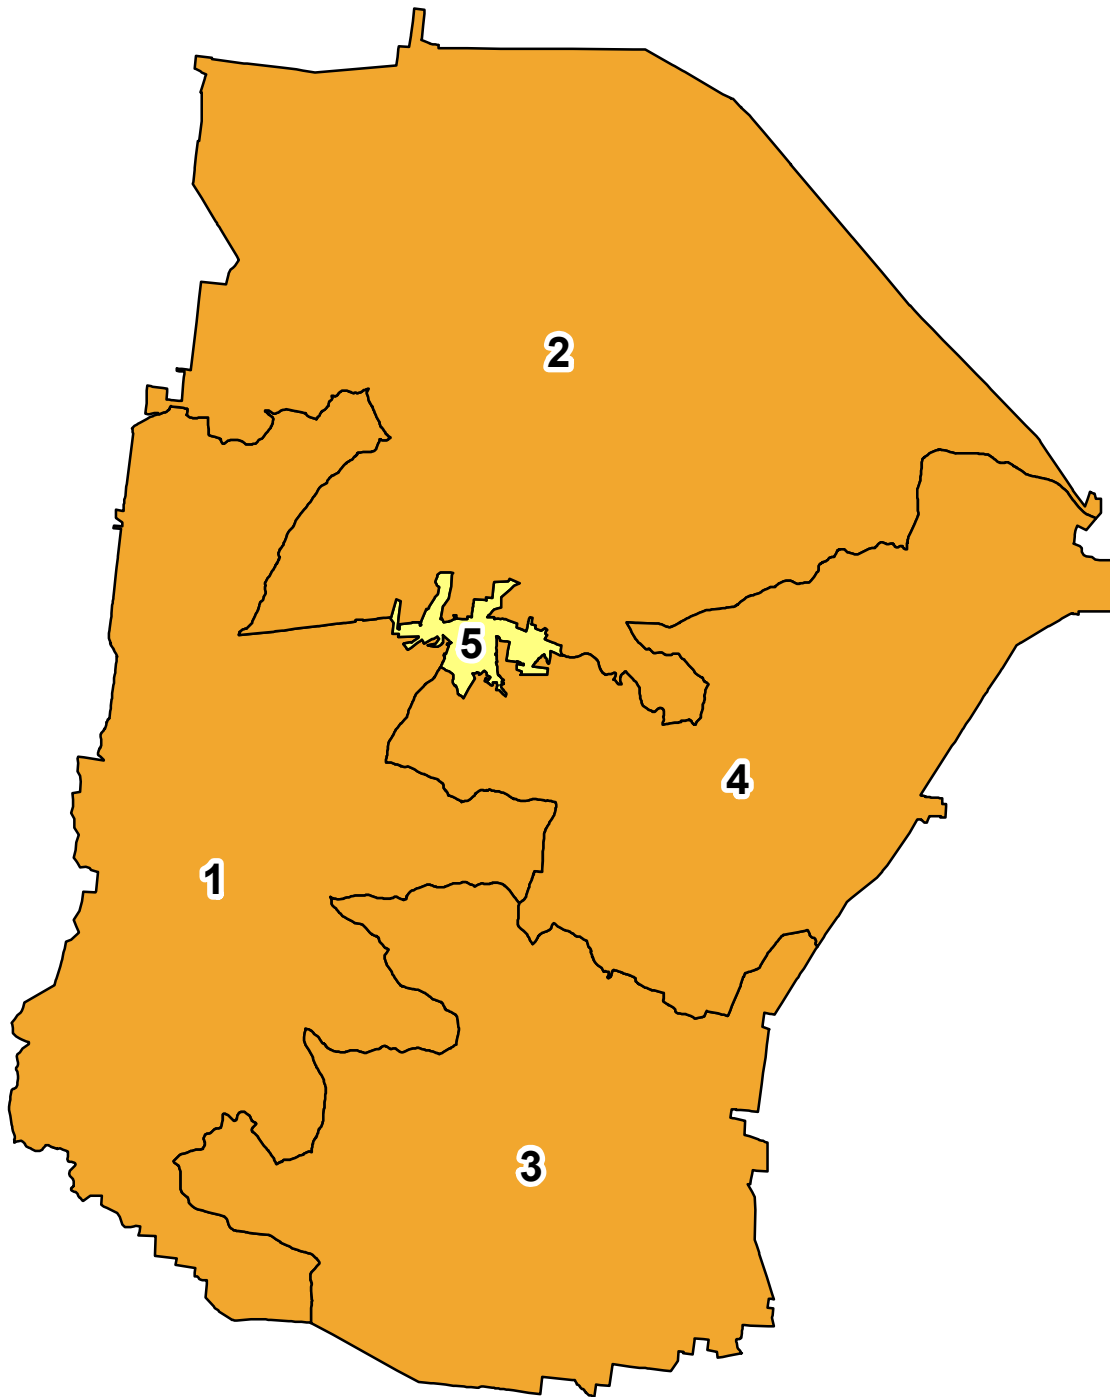

Cannon County Commission Districts and Population Summary

County Commission District

% DEVIATION

2020 Total population 14,506 based on 2020 Census
Overall Range [3.6- (-6.3)]=9.9

DISTRICT	NUMCOMS	TOTALPOP	DEVIATION	% DEV	WHPOP	BLPOP	OTHERPOP	HISPOP	% WHPOP	% BLPOP	% OTHERPOP	% HISPOP
1	2	3,007	106	3.6%	2,657	35	315	68	88%	1%	10%	2%
2	2	2,841	-60	-2.1%	2,590	14	237	64	91%	0%	8%	2%
3	2	2,934	33	1.1%	2,683	41	210	92	91%	1%	7%	3%
4	2	3,005	104	3.6%	2,835	18	152	61	94%	1%	5%	2%
5	2	2,719	-182	-6.3%	2,422	95	202	110	89%	3%	7%	4%

Table percentages may have been rounded.