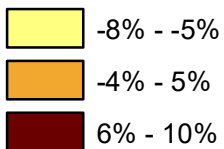

Cannon County Commission Districts and Population Summary

County Commission District

% DEVIATION

2020 Total population 14,506 based on 2020 Census
Overall Range [3.6- (-6.3)]=9.9

DISTRICT	NUMCOMS	TOTALPOP	DEVIATION	% DEV	WHPOP	BLPOP	OTHERPOP	HISPOP	% WHPOP	% BLPOP	% OTHERPOP	% HISPOP
1	2	3,007	106	3.6%	2,657	35	315	68	88%	1%	10%	2%
2	2	2,841	-60	-2.1%	2,590	14	237	64	91%	0%	8%	2%
3	2	2,934	33	1.1%	2,683	41	210	92	91%	1%	7%	3%
4	2	3,005	104	3.6%	2,835	18	152	61	94%	1%	5%	2%
5	2	2,719	-182	-6.3%	2,422	95	202	110	89%	3%	7%	4%

Table percentages may have been rounded.